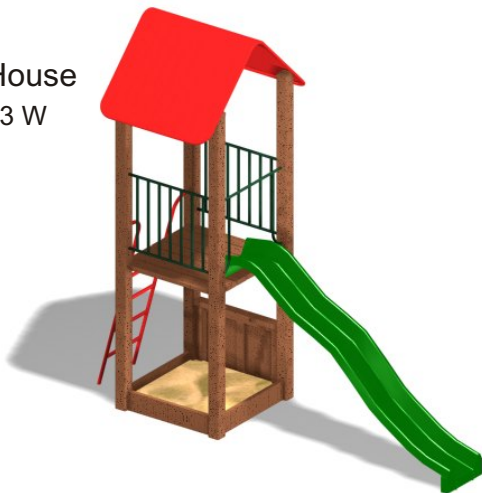

ALLPLAY

Quality home play equipment

D 1202
The Club House
8.0 x 3.4 W

D 1205
Tree House
1.8 x 4.3 W

D 1206
Activity Cubby
3.5 x 3.7 W

D 1207
Play Cubby
3.4 x 4.8 W

D 1208
Sky Camp
5.5 x 2.4 W

D 1209
Cubby Fort
2.2 x 4.8 W

D 1210
Fort Lookout
5.8 x 1.8 W

D 1211
Junior Fort
5 x 1.8 W

D 1212
Gym Frame c/w monkey bars
4.21 x 1.8 W

D 1213
 Monkey Swing
 5.41 x 3.0 W

D 1214
 Hideaway Gym
 3.6 x 1.8 W

D 1215
 'A' Frame Combination
 3.61 x 4.0 W

D 1216
 Swing, Slide, Seesaw
 3.21 x 3.6 W

D 1217
 Swing & Slide with Ladder Set
 4.0 L 4.0 W

D 1218
 Seesaw
 2.41 x 0.5 W

D 1220
 Tumble Bar
 All Steel or Timber and Steel

D 1219 Sandpit, Logs or Planks
 1.8 L x 1.2 W or 1.8 L x 1.8 W x 0.3 High
 Other sizes available.