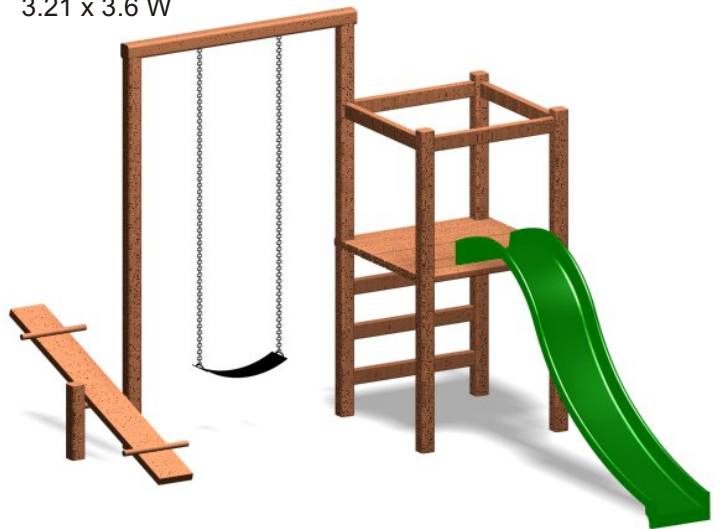

ALLPLAY

Quality home play equipment

D 1202
The Club House
8.0 x 3.4 W

D 1205
Tree House
1.8 x 4.3 W

D 1206
Activity Cubby
3.5 x 3.7 W

D 1207
Play Cubby
3.4 x 4.8 W

D 1208
Sky Camp
5.5 x 2.4 W

D 1209
Cubby Fort
2.2 x 4.8 W

D 1210
Fort Lookout
5.8 x 1.8 W

D 1211
Junior Fort
5 x 1.8 W

D 1212
Gym Frame c/w monkey bars
4.21 x 1.8 W

D 1213
 Monkey Swing
 5.41 x 3.0 W

D 1214
 Hideaway Gym
 3.6 x 1.8 W

D 1215
 'A' Frame Combination
 3.61 x 4.0 W

D 1216
 Swing, Slide, Seesaw
 3.21 x 3.6 W

D 1217
 Swing & Slide with Ladder Set
 4.0 L 4.0 W

D 1218
 Seesaw
 2.41 x 0.5 W

D 1220
 Tumble Bar
 All Steel or Timber and Steel

D 1219 Sandpit, Logs or Planks
 1.8 L x 1.2 W or 1.8 L x 1.8 W x 0.3 High
 Other sizes available.

D 1221
3.0 m Long

Monkey Bars
available in Timber or Steel

D 1222
2.7 x 2.0 H

D 1251
Cypress Pine Swing
2.9 W 2.1 H

D1252
Swing Double
2.6 x 2.1 H

D 1253
Swing Single
1.5 W 2.1 H

Range of Slides
Available

Scramble Nets
also available