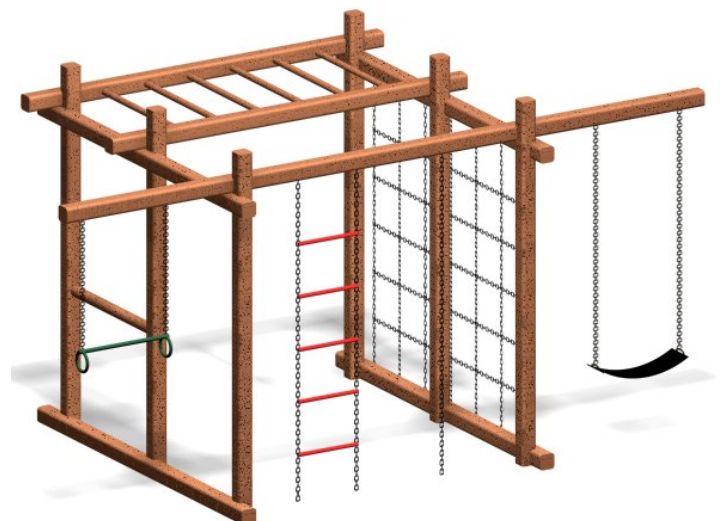

ALLPLAY

Quality home play equipment

D 1202
The Club House
8.0 x 3.4 W

D 1205
Tree House
1.8 x 4.3 W

D 1206
Activity Cubby
3.5 x 3.7 W

D 1207
Play Cubby
3.4 x 4.8 W

D 1208
Sky Camp
5.5 x 2.4 W

D 1209
Cubby Fort
2.2 x 4.8 W

D 1210
Fort Lookout
5.8 x 1.8 W

D 1211
Junior Fort
5 x 1.8 W

D 1212
Gym Frame c/w monkey bars
4.21 x 1.8 W

D 1213
 Monkey Swing
 5.41 x 3.0 W

D 1214
 Hideaway Gym
 3.6 x 1.8 W

D 1215
 'A' Frame Combination
 3.61 x 4.0 W

D 1216
 Swing, Slide, Seesaw
 3.21 x 3.6 W

D 1217
 Swing & Slide with Ladder Set
 4.0 L 4.0 W

D 1218
 Seesaw
 2.41 x 0.5 W

D 1220
 Tumble Bar
 All Steel or Timber and Steel

D 1219 Sandpit, Logs or Planks
 1.8 L x 1.2 W or 1.8 L x 1.8 W x 0.3 High
 Other sizes available.

D 1221
3.0 m Long

Monkey Bars
available in Timber or Steel

D 1222
2.7 x 2.0 H

D 1251
Cypress Pine Swing
2.9 W 2.1 H

D1252
Swing Double
2.6 x 2.1 H

D 1253
Swing Single
1.5 W 2.1 H

Range of Slides
Available

Scramble Nets
also available