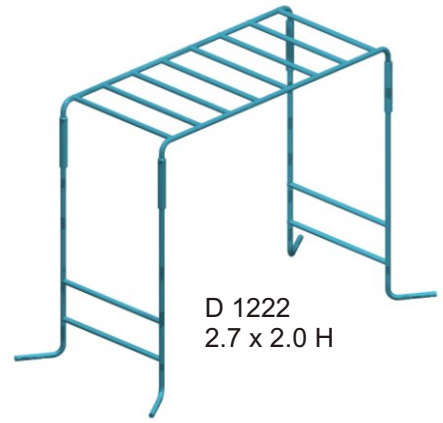

D 1210
Fort Lookout
5.8 x 1.8 W

D 1211
Junior Fort
5 x 1.8 W

D 1212
Gym Frame c/w monkey bars
4.21 x 1.8 W

D 1213
 Monkey Swing
 5.41 x 3.0 W

D 1214
 Hideaway Gym
 3.6 x 1.8 W

D 1215
 'A' Frame Combination
 3.61 x 4.0 W

D 1216
 Swing, Slide, Seesaw
 3.21 x 3.6 W

D 1217
 Swing & Slide with Ladder Set
 4.0 L 4.0 W

D 1218
 Seesaw
 2.41 x 0.5 W

D 1220
 Tumble Bar
 All Steel or Timber and Steel

D 1219 Sandpit, Logs or Planks
 1.8 L x 1.2 W or 1.8 L x 1.8 W x 0.3 High
 Other sizes available.

D 1221
3.0 m Long

Monkey Bars
available in Timber or Steel

D 1222
2.7 x 2.0 H

D 1251
Cypress Pine Swing
2.9 W 2.1 H

D1252
Swing Double
2.6 x 2.1 H

D 1253
Swing Single
1.5 W 2.1 H

Range of Slides
Available

Scramble Nets
also available

D 1260
Table & Bench set
1.8 L x 1.5 W

Dimensions shown are for Units only
and do not include safe fall area.
Artist impressions only.
Allplay reserve the right to change specifications
without notice.