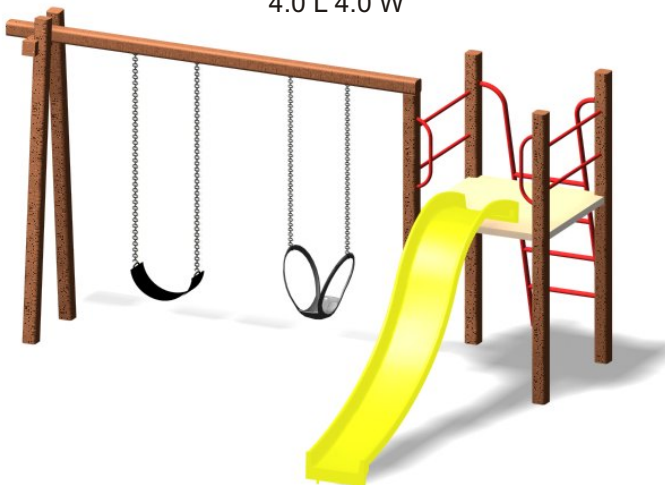

D 1210
Fort Lookout
5.8 x 1.8 W

D 1211
Junior Fort
5 x 1.8 W

D 1212
Gym Frame c/w monkey bars
4.21 x 1.8 W

D 1213
 Monkey Swing
 5.41 x 3.0 W

D 1214
 Hideaway Gym
 3.6 x 1.8 W

D 1215
 'A' Frame Combination
 3.61 x 4.0 W

D 1216
 Swing, Slide, Seesaw
 3.21 x 3.6 W

D 1217
 Swing & Slide with Ladder Set
 4.0 L 4.0 W

D 1218
 Seesaw
 2.41 x 0.5 W

D 1220
 Tumble Bar
 All Steel or Timber and Steel

D 1219 Sandpit, Logs or Planks
 1.8 L x 1.2 W or 1.8 L x 1.8 W x 0.3 High
 Other sizes available.

D 1221
3.0 m Long

Monkey Bars
available in Timber or Steel

D 1222
2.7 x 2.0 H

D 1251
Cypress Pine Swing
2.9 W 2.1 H

D1252
Swing Double
2.6 x 2.1 H

D 1253
Swing Single
1.5 W 2.1 H

Range of Slides
Available

Scramble Nets
also available