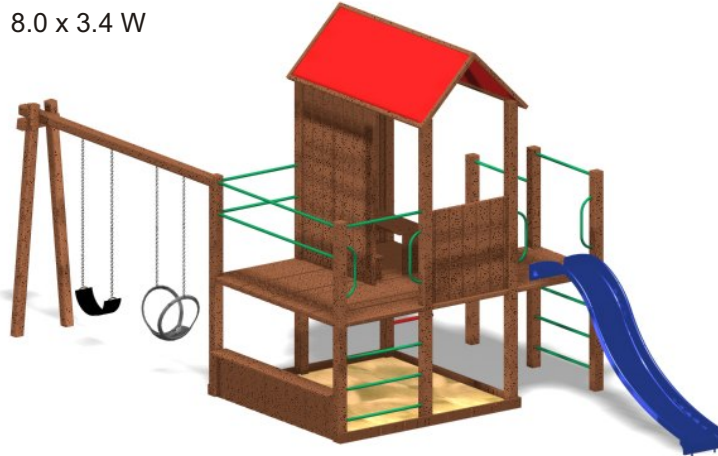

ALLPLAY

Quality home play equipment

D 1202
The Club House
8.0 x 3.4 W

D 1205
Tree House
1.8 x 4.3 W

D 1206
Activity Cubby
3.5 x 3.7 W

D 1207
Play Cubby
3.4 x 4.8 W

D 1208
Sky Camp
5.5 x 2.4 W

D 1209
Cubby Fort
2.2 x 4.8 W

D 1210
Fort Lookout
5.8 x 1.8 W

D 1211
Junior Fort
5 x 1.8 W

D 1212
Gym Frame c/w monkey bars
4.21 x 1.8 W

D 1213
 Monkey Swing
 5.41 x 3.0 W

D 1214
 Hideaway Gym
 3.6 x 1.8 W

D 1215
 'A' Frame Combination
 3.61 x 4.0 W

D 1216
 Swing, Slide, Seesaw
 3.21 x 3.6 W

D 1217
 Swing & Slide with Ladder Set
 4.0 L 4.0 W

D 1218
 Seesaw
 2.41 x 0.5 W

D 1220
 Tumble Bar
 All Steel or Timber and Steel

D 1219 Sandpit, Logs or Planks
 1.8 L x 1.2 W or 1.8 L x 1.8 W x 0.3 High
 Other sizes available.