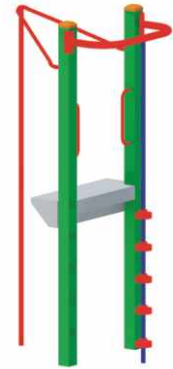

Rope Disc Climber & Fire Pole

FS39e