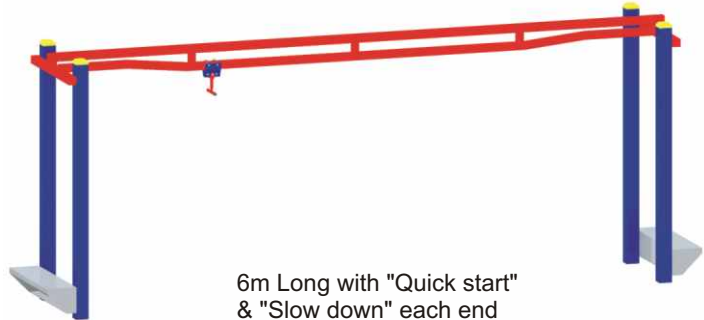

ALLPLAY

FUN - N - FITNESS STATIONS

Tarzan Trek

FS8i

2m long with Steps

Curved Monkey Bar

FS8h

90° 3.5m long with Steps

Monkey Bar

FS8a

3m long with Steps

Track Glide

FS44a

3m long with Hand Grip & Foot

Trolley Trail

FS44b

6m Long with "Quick start" & "Slow down" each end

Ring Bridge

FS8g

3m long with Steps

Wobble Walk

FS55e

3m long

Arched Wobble Walk

FS55d

3m long

Rock Wall double sided

FS35c

1m wide x 2m high

Rock Wall double sided

FS35d

2m wide x 2m high

Combat Climber

2m x 2 m

FS35e

All Steel with Chain net

Pole Climb with Bell

FS5

2.4m wide x 2.7m high

Frame Climber

FS42j

1.8m wide x 1.8m high

Double Chin Ups

FS1a

2.2m Wide OA

Triple Chin Ups

FS1b

3.2m Wide OA

Sit up Frame Curved

FS9d

1.4m long

Stepping Pods & Guide rail

FS14h