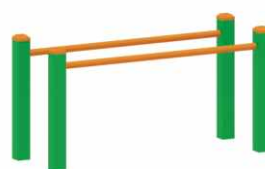

Parallel Bars with Posts

FS2b