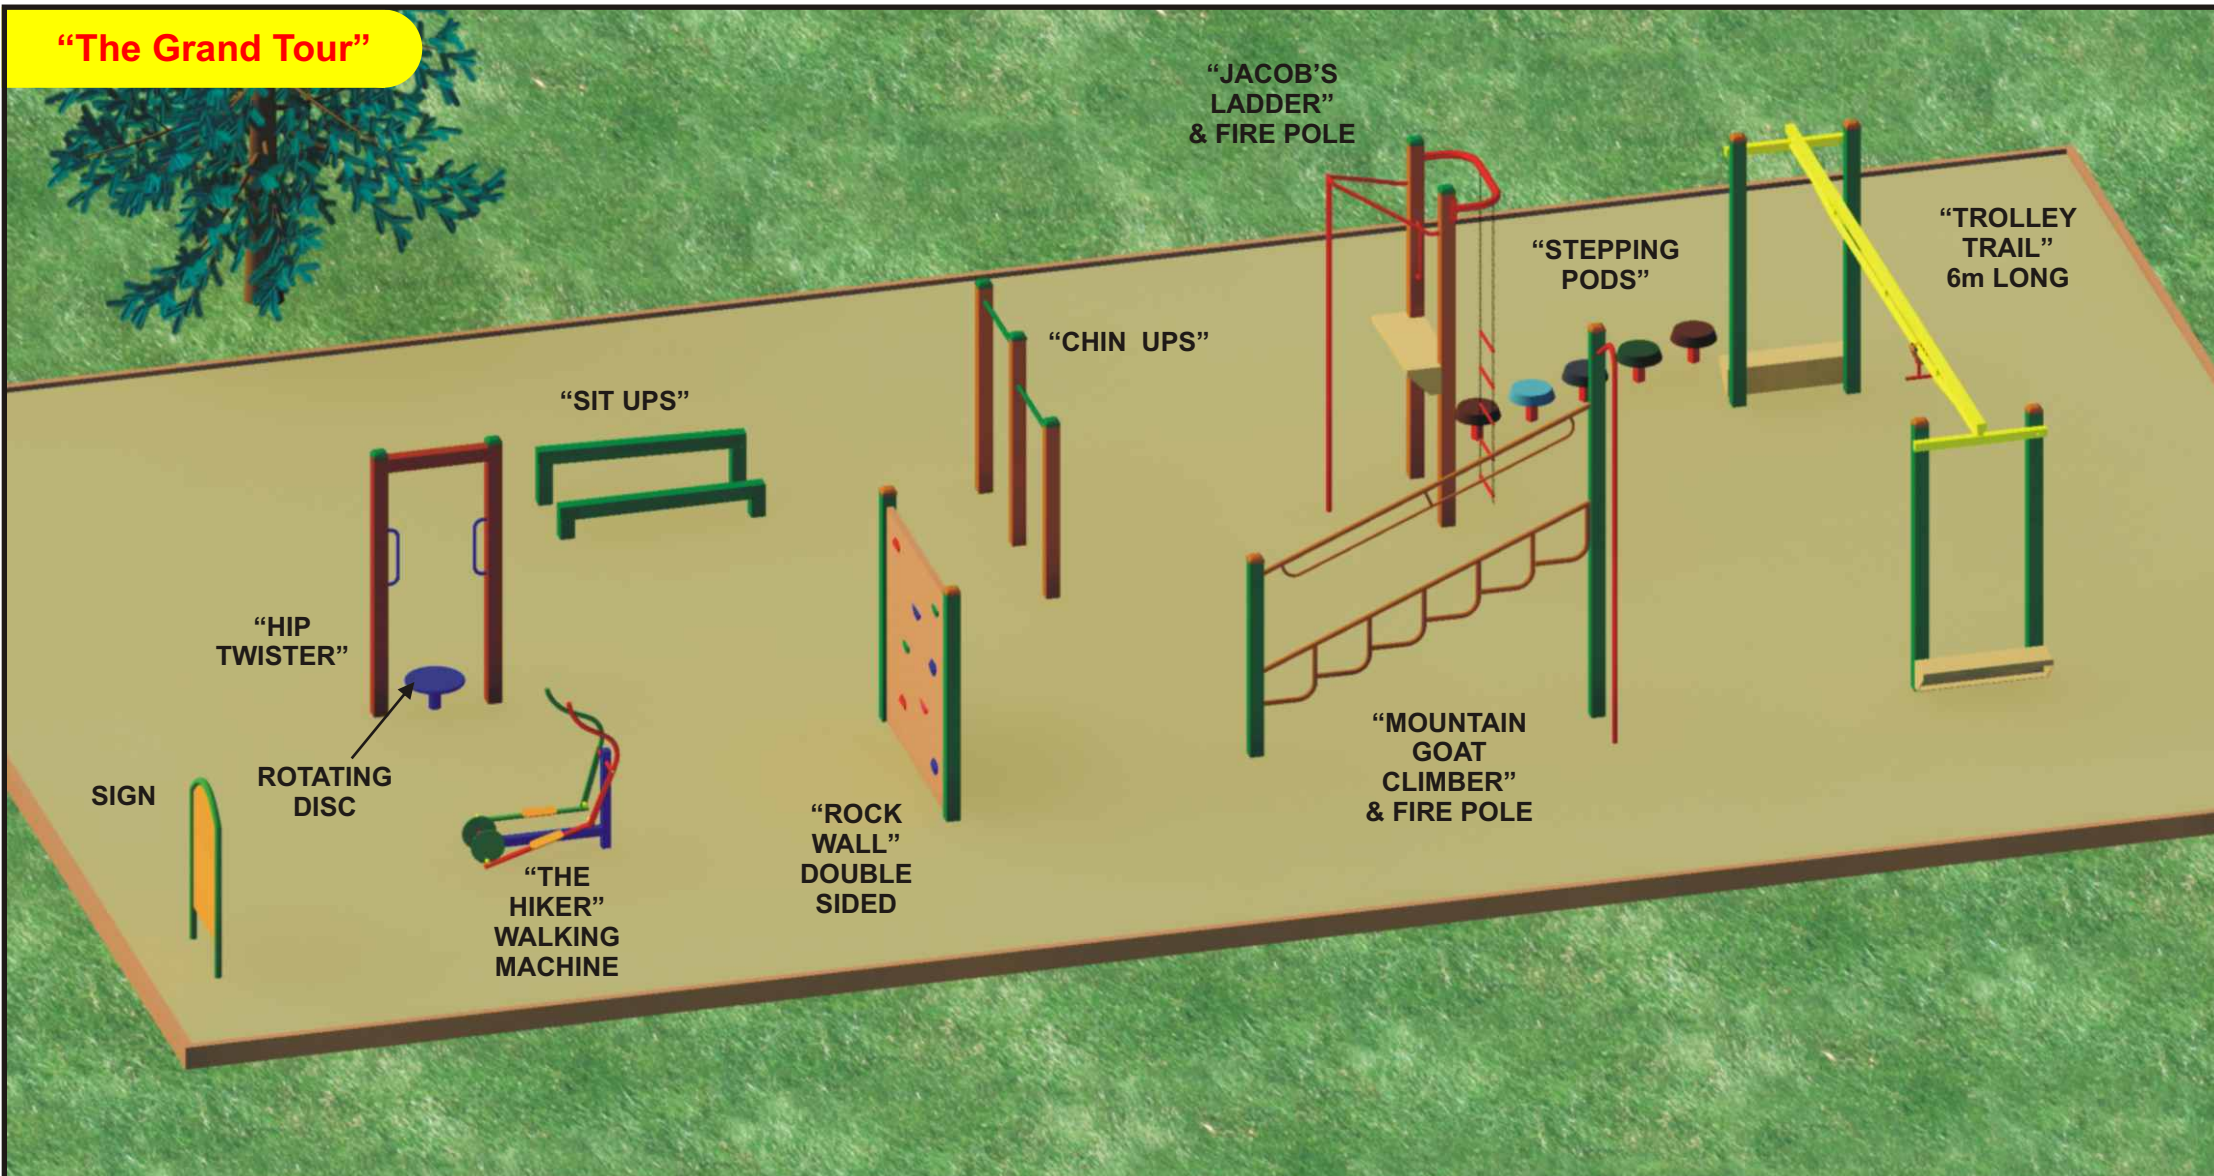

# ALLPLAY

puts the **FUN** into **FITNESS**

## "The Grand Tour"

- **NINE STATIONS**
- **WIDE RANGE OF POWDER COAT COLOURS**
- **FUN ITEMS ENCOURAGE USAGE**

- ★ **AUSTRALIAN MANUFACTURED**
- ★ **AUSTRALIAN STEEL**
- ★ **AUSTRALIAN WARRANTIES**

## FUN - N - FITNESS STATIONS