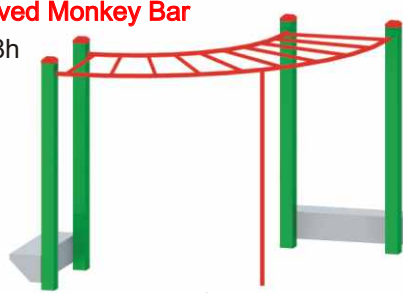

### Curved Monkey Bar

FS8h

90° 3.5m long with Steps