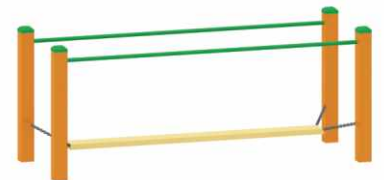

Suspended Balance Walk

FS51c