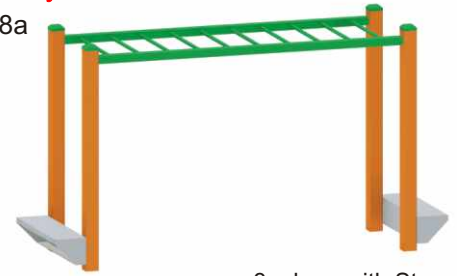

### Curved Monkey Bar

FS8h

90° 3.5m long with Steps

### Monkey Bar

FS8a

3m long with Steps