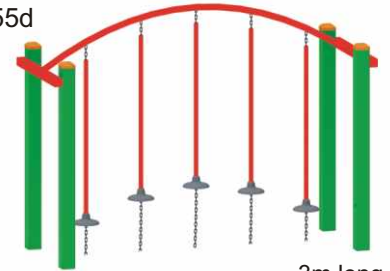

### Arched Wobble Walk

FS55d

3m long