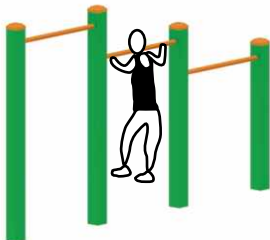

Triple Chin Ups

FS1b