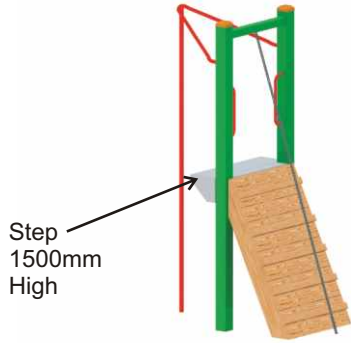

Ramp Chain Climber & Fire Pole

FS39c

Step
1500mm
High