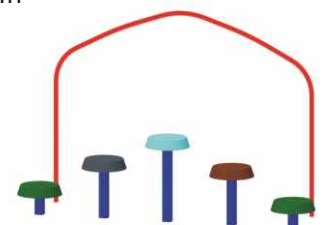

Stepping Pods & Guide rail

FS14h