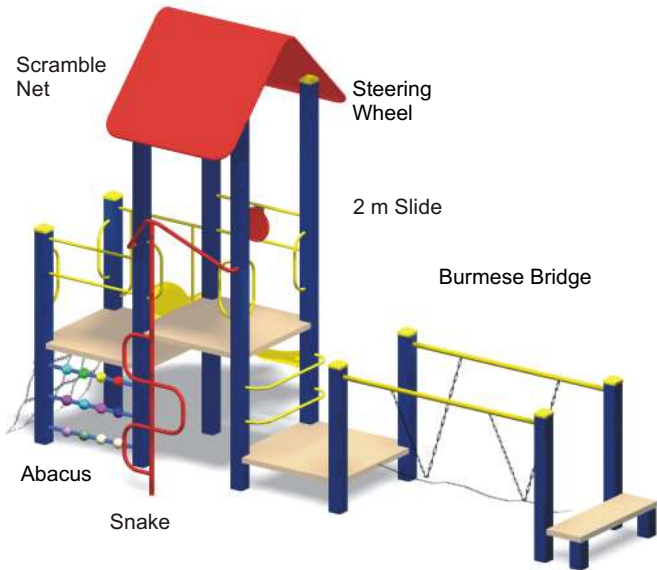

Swap A Panel Complex A

5.5 x 8 approx

Swap A Panel Complex B

5.3 x 5.5 approx

Infill or Sound Panel

Steering Wheel

Guardrail

Chalk Board

Window / Finger paint

Abacus

Work Bench

Mirror Panel

Allplay Equipment 56 Brunel Rd. Seaford, VIC. Phone - 03 9786 8133 Fax - 03 9786 8601
www.allplay.com.au

Child Minder V3B

3.4 x 6.3 approx

Child Minder 7A

3.4 x 5.5 approx

Child Minder 10

4.3 x 7.4 approx

Eliza Junior

4.5 x 7.1 approx

Little Learner

3.5 x 9 approx

Little Learner 1A

3 x 4.5 approx

Little Learner 3A

5.9 x 6.9 approx

Step N Slide

2.3 x 3.3 approx

Ultimate 3B

3.4 x 3.8 approx

Busy Decks