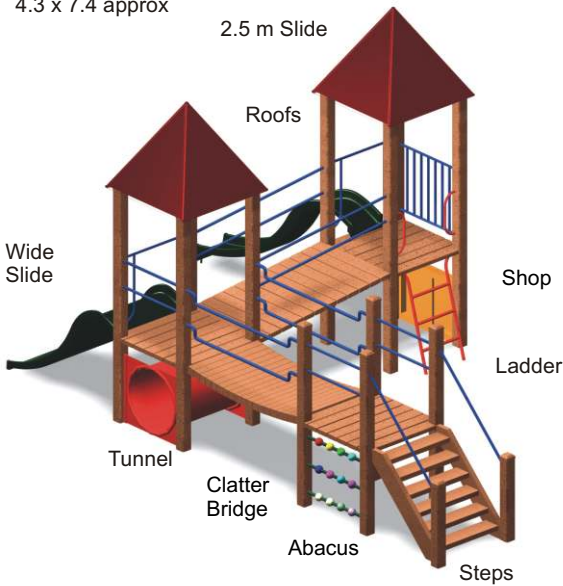

Child Minder 10

4.3 x 7.4 approx