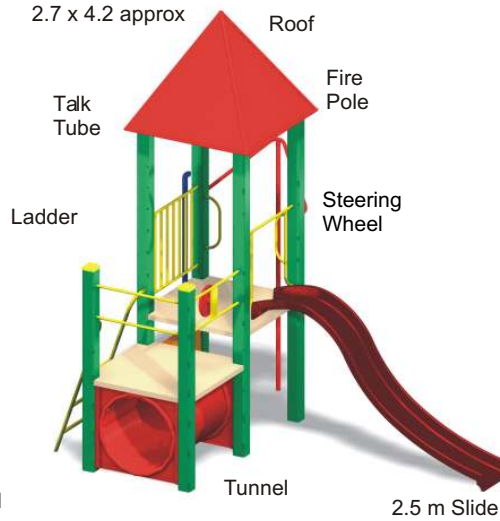

3 x 4.5 approx

Little Learner 3A

5.9 x 6.9 approx

Step N Slide

2.3 x 3.3 approx

Ultimate 3B

3.4 x 3.8 approx

Busy Decks

1.6 x 5.5 approx

Ultimate 4A

2.7 x 4.2 approx

Activity Gazebo

2.3 x 2.3 approx

Sandpits

Size as required

Dimensions shown are for Units only and do not include safe fall area. Artist impressions only. Allplay reserve the right to change specifications without notice.