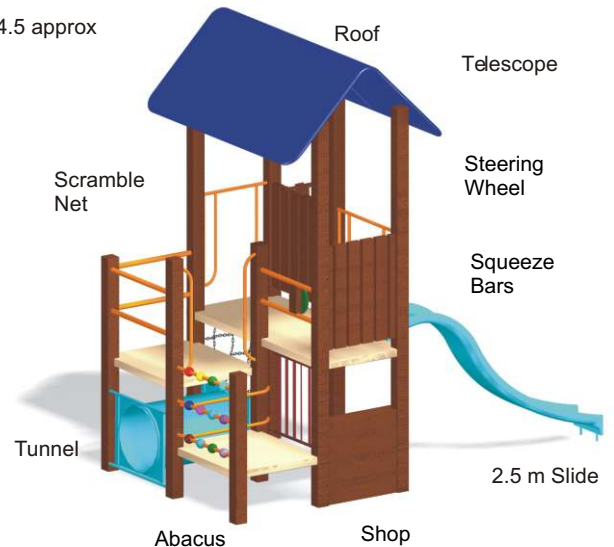

3.4 x 5.5 approx

Child Minder 10

4.3 x 7.4 approx

Eliza Junior

4.5 x 7.1 approx

Little Learner

3.5 x 9 approx

Little Learner 1A

3 x 4.5 approx

Little Learner 3A

5.9 x 6.9 approx

Step N Slide

2.3 x 3.3 approx

Ultimate 3B

3.4 x 3.8 approx

Busy Decks

1.6 x 5.5 approx

Ultimate 4A

2.7 x 4.2 approx

Activity Gazebo

2.3 x 2.3 approx

Sandpits

Size as required

Dimensions shown are for Units only and do not include safe fall area. Artist impressions only. Allplay reserve the right to change specifications without notice.