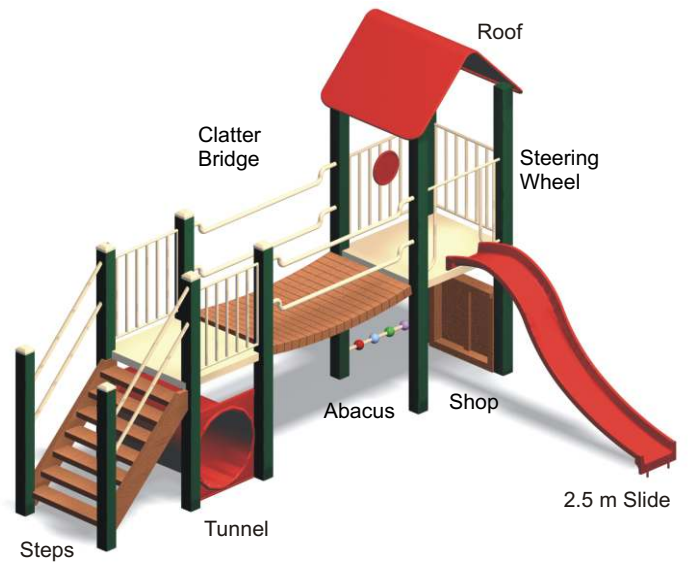

Child Minder 7A

3.4 x 5.5 approx