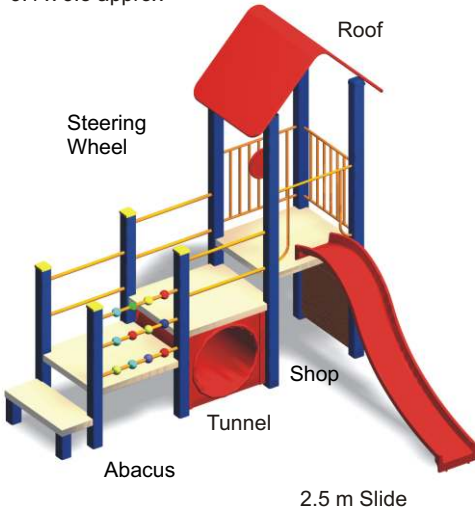

3 x 4.5 approx

Little Learner 3A

5.9 x 6.9 approx

Step N Slide

2.3 x 3.3 approx

Ultimate 3B

3.4 x 3.8 approx

Busy Decks

1.6 x 5.5 approx

Ultimate 4A

2.7 x 4.2 approx

Activity Gazebo

2.3 x 2.3 approx

Sandpits

Size as required

Dimensions shown are for Units only and do not include safe fall area. Artist impressions only. Allplay reserve the right to change specifications without notice.