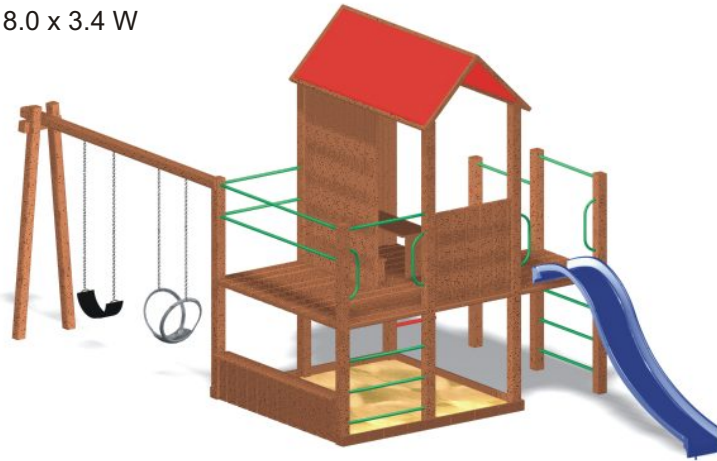

ALLPLAY

Quality home play equipment

D 1202
The Club House
8.0 x 3.4 W

D 1205
Tree House
1.8 x 4.3 W

D 1206
Activity Cubby
3.5 x 3.7 W

D 1207
Play Cubby
3.4 x 4.8 W

D 1208
Sky Camp
5.5 x 2.4 W

D 1209
Cubby Fort
2.2 x 4.8 W

D 1210
Fort Lookout
5.8 x 1.8 W

D 1211
Junior Fort
5 x 1.8 W

D 1212
Gym Frame c/w monkey bars
4.21 x 1.8 W

D 1213
 Monkey Swing
 5.41 x 3.0 W

D 1214
 Hideaway Gym
 3.6 x 1.8 W

D 1215
 'A' Frame Combination
 3.61 x 4.0 W

D 1216
 Swing, Slide, Seesaw
 3.21 x 3.6 W

D 1217
 Swing & Slide with Ladder Set
 4.0 L 4.0 W

D 1218
 Seesaw
 2.41 x 0.5 W

D 1220
 Tumble Bar
 All Steel or Timber and Steel

D 1219 Sandpit, Logs or Planks
 1.8 L x 1.2 W or 1.8 L x 1.8 W x 0.3 High
 Other sizes available.