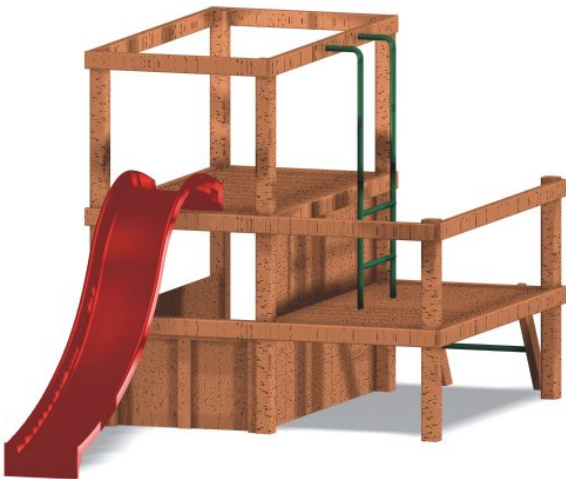

ALLPLAY

Quality home play equipment

D 1202
The Club House
8.0 x 3.4 W

D 1205
Tree House
1.8 x 4.3 W

D 1206
Activity Cubby
3.5 x 3.7 W

D 1207
Play Cubby
3.4 x 4.8 W

D 1208
Sky Camp
5.5 x 2.4 W

D 1209
Cubby Fort
2.2 x 4.8 W

D 1210
Fort Lookout
5.8 x 1.8 W

D 1211
Junior Fort
5 x 1.8 W

D 1212
Gym Frame c/w monkey bars
4.21 x 1.8 W

D 1213
 Monkey Swing
 5.41 x 3.0 W

D 1214
 Hideaway Gym
 3.6 x 1.8 W

D 1215
 'A' Frame Combination
 3.61 x 4.0 W

D 1216
 Swing, Slide, Seesaw
 3.21 x 3.6 W

D 1217
 Swing & Slide with Ladder Set
 4.0 L 4.0 W

D 1218
 Seesaw
 2.41 x 0.5 W

D 1220
 Tumble Bar
 All Steel or Timber and Steel

D 1219 Sandpit, Logs or Planks
 1.8 L x 1.2 W or 1.8 L x 1.8 W x 0.3 High
 Other sizes available.

D 1221
3.0 m Long

Monkey Bars
available in Timber or Steel

D 1222
2.7 x 2.0 H

D 1251
Cypress Pine Swing
2.9 W 2.1 H

D1252
Swing Double
2.6 x 2.1 H

D 1253
Swing Single
1.5 W 2.1 H

Range of Slides
Available

Scramble Nets
also available