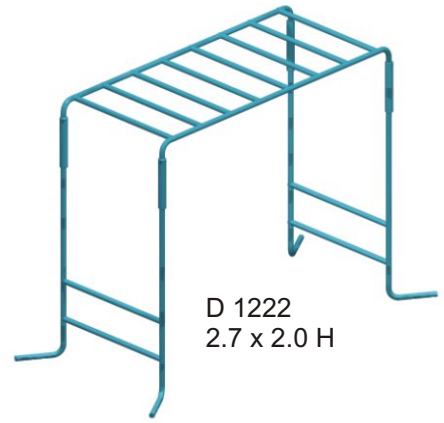

D 1210
Fort Lookout
5.8 x 1.8 W

D 1211
Junior Fort
5 x 1.8 W

D 1212
Gym Frame c/w monkey bars
4.21 x 1.8 W

D 1213
 Monkey Swing
 5.41 x 3.0 W

D 1214
 Hideaway Gym
 3.6 x 1.8 W

D 1215
 'A' Frame Combination
 3.61 x 4.0 W

D 1216
 Swing, Slide, Seesaw
 3.21 x 3.6 W

D 1217
 Swing & Slide with Ladder Set
 4.0 L 4.0 W

D 1218
 Seesaw
 2.41 x 0.5 W

D 1220
 Tumble Bar
 All Steel or Timber and Steel

D 1219 Sandpit, Logs or Planks
 1.8 L x 1.2 W or 1.8 L x 1.8 W x 0.3 High
 Other sizes available.

D 1221
3.0 m Long

Monkey Bars
available in Timber or Steel

D 1222
2.7 x 2.0 H

D 1251
Cypress Pine Swing
2.9 W 2.1 H

D1252
Swing Double
2.6 x 2.1 H

D 1253
Swing Single
1.5 W 2.1 H

Range of Slides
Available

Scramble Nets
also available

Dimensions shown are for Units only
and do not include safe fall area.
Artist impressions only.
Allplay reserve the right to change specifications
without notice.

D 1260
Table & Bench set
1.8 L x 1.5 W