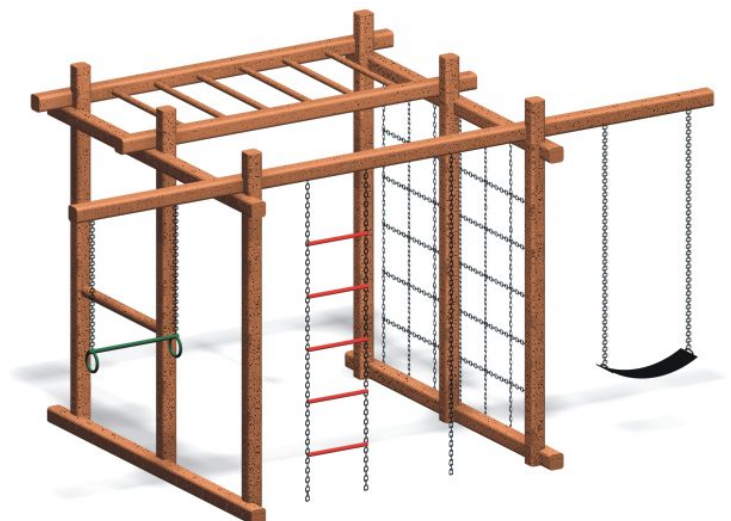

ALLPLAY

Quality home play equipment

D 1202
The Club House
8.0 x 3.4 W

D 1205
Tree House
1.8 x 4.3 W

D 1206
Activity Cubby
3.5 x 3.7 W

D 1207
Play Cubby
3.4 x 4.8 W

D 1208
Sky Camp
5.5 x 2.4 W

D 1209
Cubby Fort
2.2 x 4.8 W

D 1210
Fort Lookout
5.8 x 1.8 W

D 1211
Junior Fort
5 x 1.8 W

D 1212
Gym Frame c/w monkey bars
4.21 x 1.8 W

D 1213
 Monkey Swing
 5.41 x 3.0 W

D 1214
 Hideaway Gym
 3.6 x 1.8 W

D 1215
 'A' Frame Combination
 3.61 x 4.0 W

D 1216
 Swing, Slide, Seesaw
 3.21 x 3.6 W

D 1217
 Swing & Slide with Ladder Set
 4.0 L 4.0 W

D 1218
 Seesaw
 2.41 x 0.5 W

D 1220
 Tumble Bar
 All Steel or Timber and Steel

D 1219 Sandpit, Logs or Planks
 1.8 L x 1.2 W or 1.8 L x 1.8 W x 0.3 High
 Other sizes available.

D 1221
3.0 m Long

Monkey Bars
available in Timber or Steel

D 1222
2.7 x 2.0 H

D 1251
Cypress Pine Swing
2.9 W 2.1 H

D1252
Swing Double
2.6 x 2.1 H

D 1253
Swing Single
1.5 W 2.1 H

Range of Slides
Available

Scramble Nets
also available