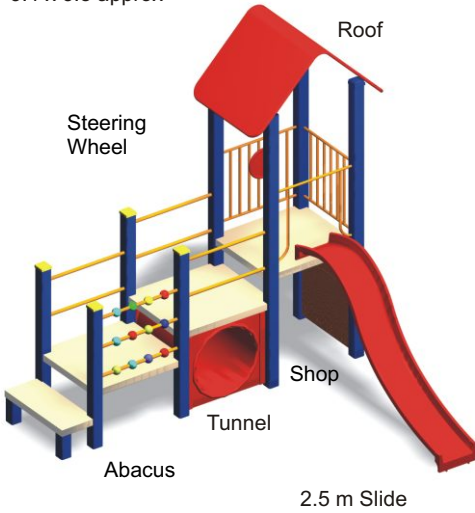

3 x 4.5 approx

Little Learner 3A

5.9 x 6.9 approx

Step N Slide

2.3 x 3.3 approx

Ultimate 3B

3.4 x 3.8 approx

Busy Decks

1.6 x 5.5 approx

Ultimate 4A

2.7 x 4.2 approx

Activity Gazebo

2.3 x 2.3 approx

Sandpits

Size as required

Dimensions shown are for Units only and do not include safe fall area. Artist impressions only. Allplay reserve the right to change specifications without notice.