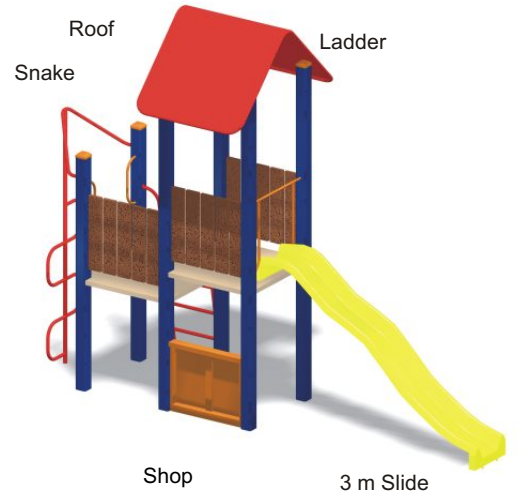

3 x 4.5 approx

Little Learner 3A

5.9 x 6.9 approx

Step N Slide

2.3 x 3.3 approx

Ultimate 3B

3.4 x 3.8 approx

Busy Decks

1.6 x 5.5 approx

Ultimate 4A

2.7 x 4.2 approx

Activity Gazebo

2.3 x 2.3 approx

Sandpits

Size as required

Dimensions shown are for Units only and do not include safe fall area. Artist impressions only. Allplay reserve the right to change specifications without notice.