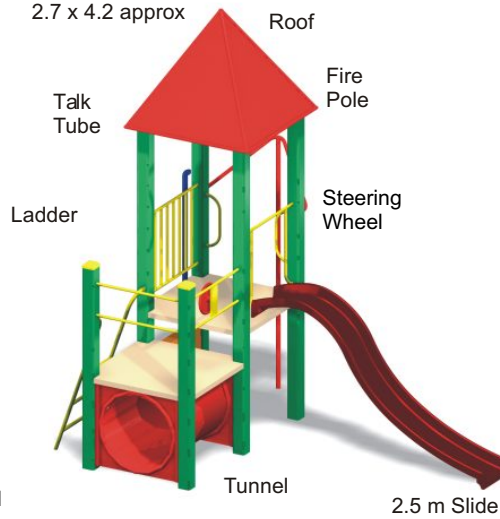

3 x 4.5 approx

Little Learner 3A

5.9 x 6.9 approx

Step N Slide

2.3 x 3.3 approx

Ultimate 3B

3.4 x 3.8 approx

Busy Decks

1.6 x 5.5 approx

Ultimate 4A

2.7 x 4.2 approx

Activity Gazebo

2.3 x 2.3 approx

Sandpits

Size as required

Dimensions shown are for Units only and do not include safe fall area. Artist impressions only. Allplay reserve the right to change specifications without notice.