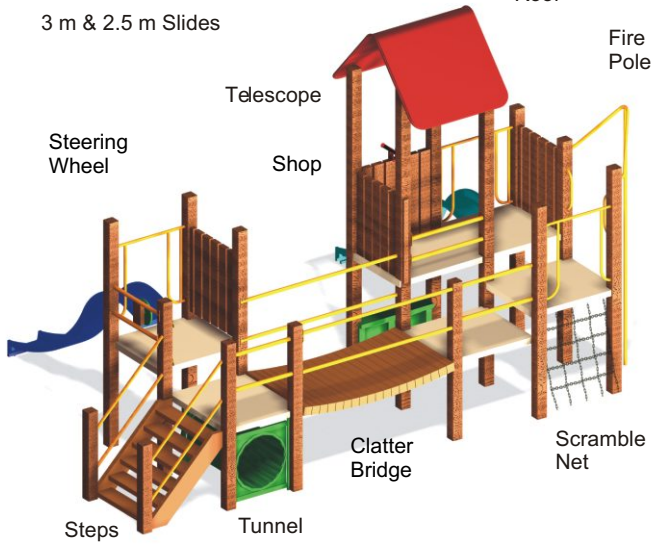

3.4 x 5.5 approx

Child Minder 10

4.3 x 7.4 approx

Eliza Junior

4.5 x 7.1 approx

Little Learner

3.5 x 9 approx

Little Learner 1A

3 x 4.5 approx

Little Learner 3A

5.9 x 6.9 approx

Step N Slide

2.3 x 3.3 approx

Ultimate 3B

3.4 x 3.8 approx

Busy Decks

1.6 x 5.5 approx

Ultimate 4A

2.7 x 4.2 approx

Activity Gazebo

2.3 x 2.3 approx

Sandpits

Size as required

Dimensions shown are for Units only and do not include safe fall area. Artist impressions only. Allplay reserve the right to change specifications without notice.