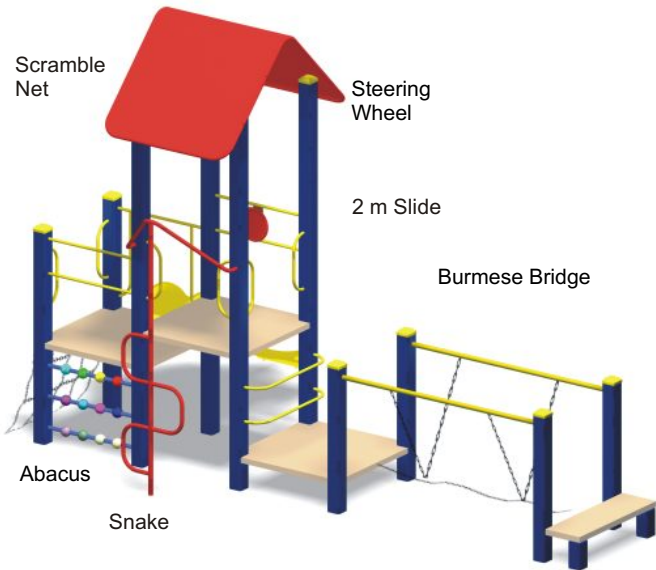

Swap A Panel Complex A

5.5 x 8 approx

Swap A Panel Complex B

5.3 x 5.5 approx

Infill or Sound Panel

Steering Wheel

Guardrail

Chalk Board

Window / Finger paint

Abacus

Work Bench

Mirror Panel

Allplay Equipment 56 Brunel Rd. Seaford, VIC. Phone - 03 9786 8133 Fax - 03 9786 8601
www.allplay.com.au

Child Minder V3B

3.4 x 6.3 approx

Child Minder 7A

3.4 x 5.5 approx

Child Minder 10

4.3 x 7.4 approx

Eliza Junior

4.5 x 7.1 approx

Little Learner

3.5 x 9 approx

Little Learner 1A

3 x 4.5 approx

Little Learner 3A

5.9 x 6.9 approx

Step N Slide

2.3 x 3.3 approx

Ultimate 3B

3.4 x 3.8 approx

Busy Decks