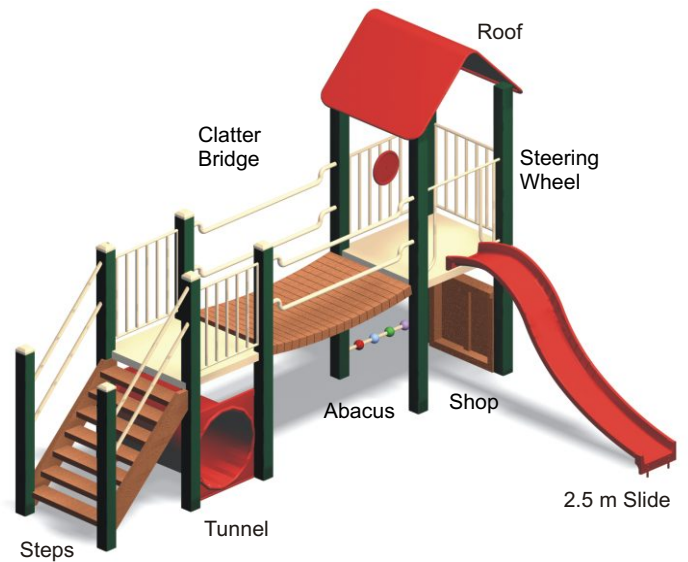

Child Minder 7A

3.4 x 5.5 approx