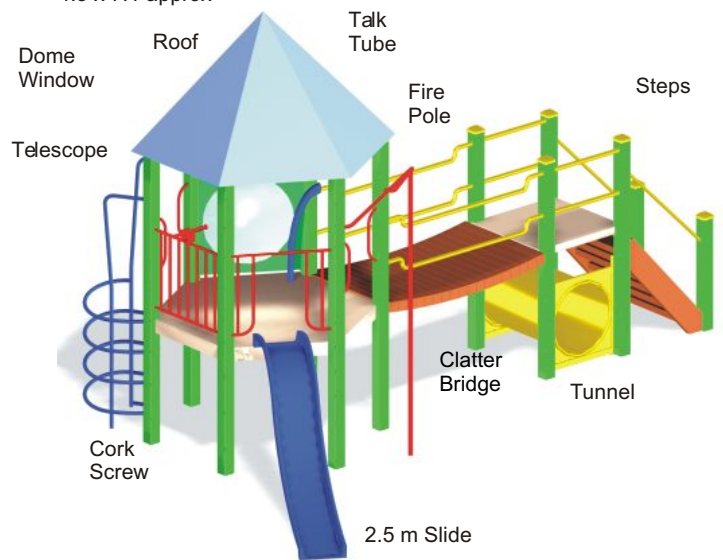

3.4 x 5.5 approx

Child Minder 10

4.3 x 7.4 approx

Eliza Junior

4.5 x 7.1 approx

Little Learner

3.5 x 9 approx

Little Learner 1A

3 x 4.5 approx

Little Learner 3A

5.9 x 6.9 approx

Step N Slide

2.3 x 3.3 approx

Ultimate 3B

3.4 x 3.8 approx

Busy Decks

1.6 x 5.5 approx

Ultimate 4A

2.7 x 4.2 approx

Activity Gazebo

2.3 x 2.3 approx

Sandpits

Size as required

Dimensions shown are for Units only and do not include safe fall area. Artist impressions only. Allplay reserve the right to change specifications without notice.