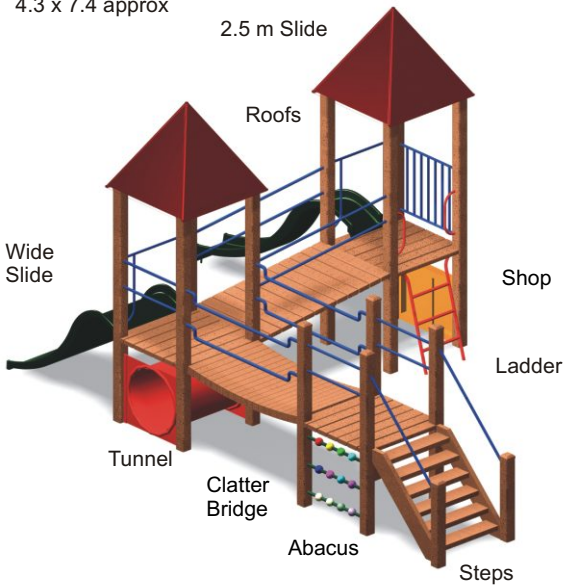

Child Minder 10

4.3 x 7.4 approx