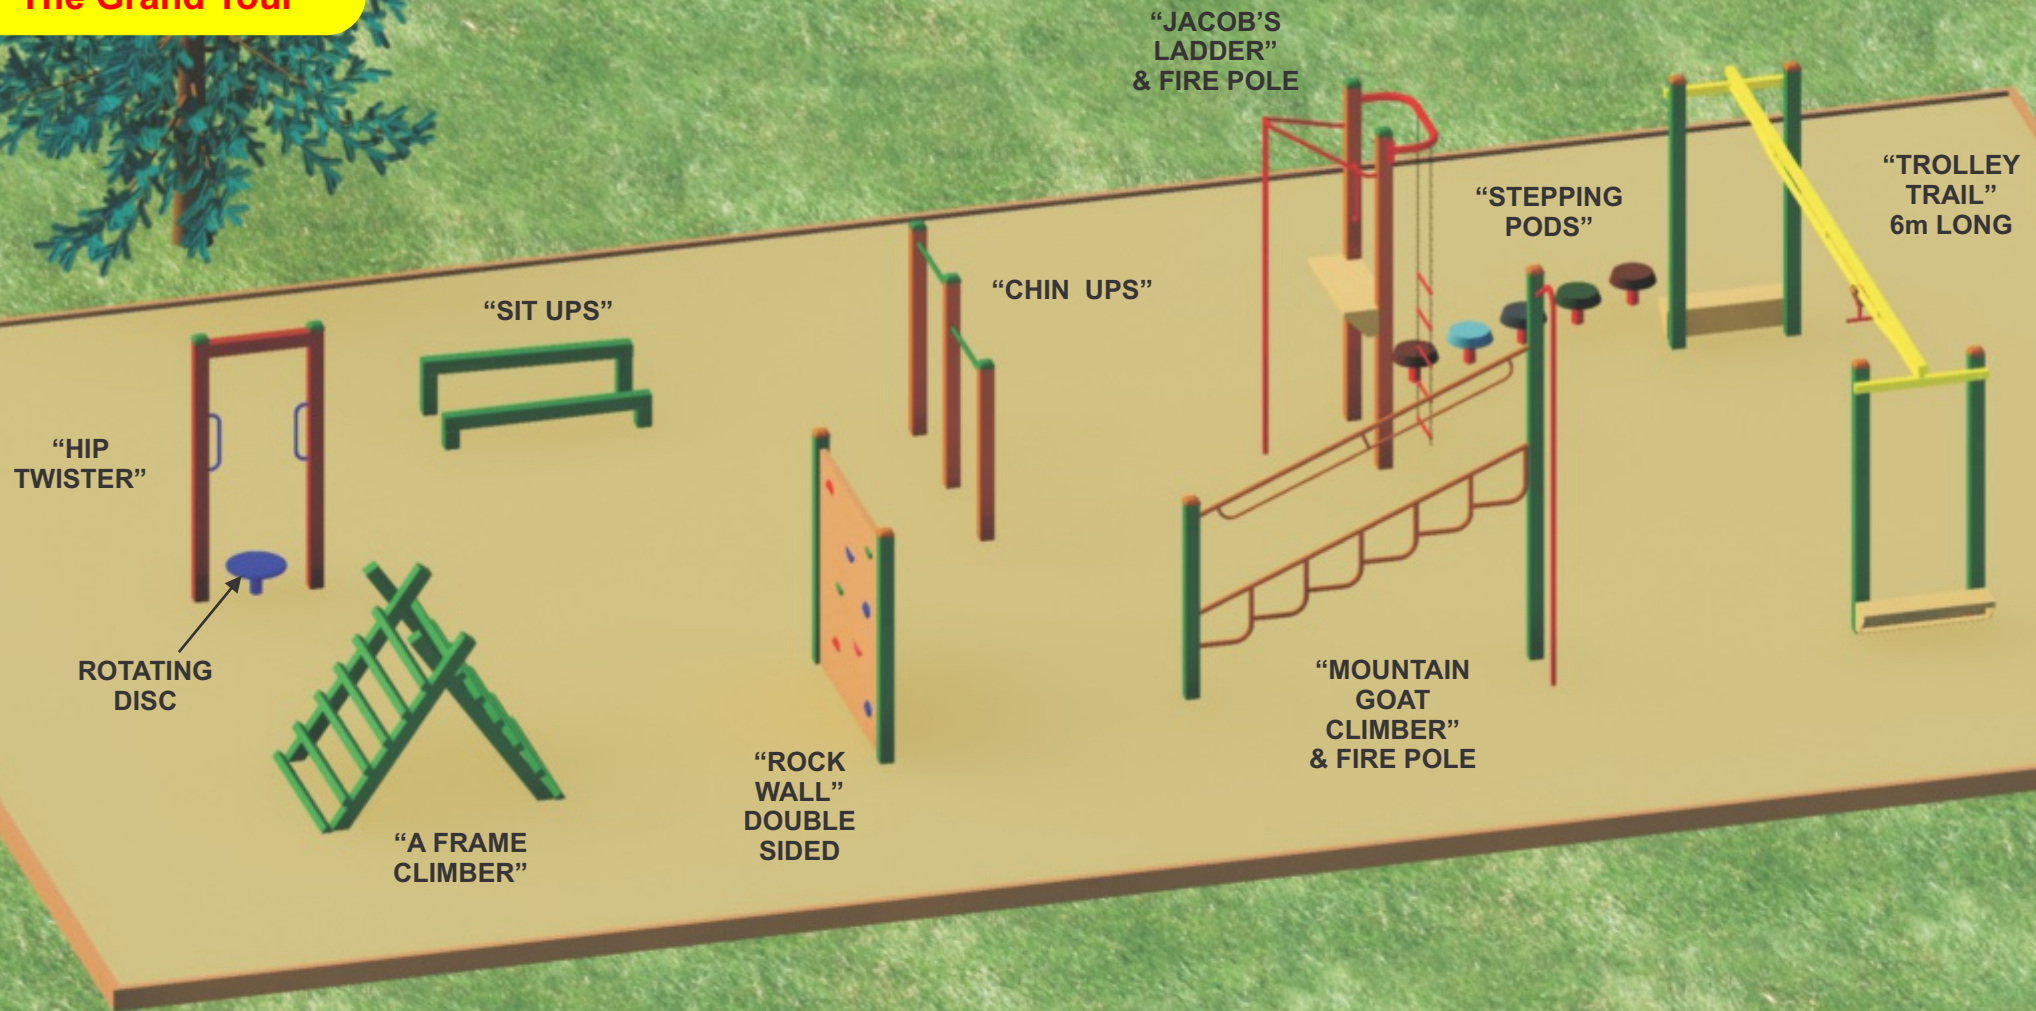

ALLPLAY

puts the FUN into FITNESS

"The Grand Tour"

- NINE STATIONS
- WIDE RANGE OF POWDER COAT COLOURS
- FUN ITEMS ENCOURAGE USAGE

- ★ AUSTRALIAN MANUFACTURED
- ★ AUSTRALIAN STEEL
- ★ AUSTRALIAN WARRANTIES

ALLPLAY

FUN - N - FITNESS STATIONS

Tarzan Trek

FS8i

2m long with Steps

Curved Monkey Bar

FS8h

90° 3.5m long with Steps

Monkey Bar

FS8a

3m long with Steps

Track Glide

FS44a

3m long with Hand Grip & Foot

Trolley Trail

FS44b

"Budget" 7 Station

"SIT UPS"

"COMBAT CLIMBER"

"CHIN UPS"

"TARZAN TREK"

"STEPPING PODS"

"BALANCE WALK"

"ROCK WALL" DOUBLE SIDED