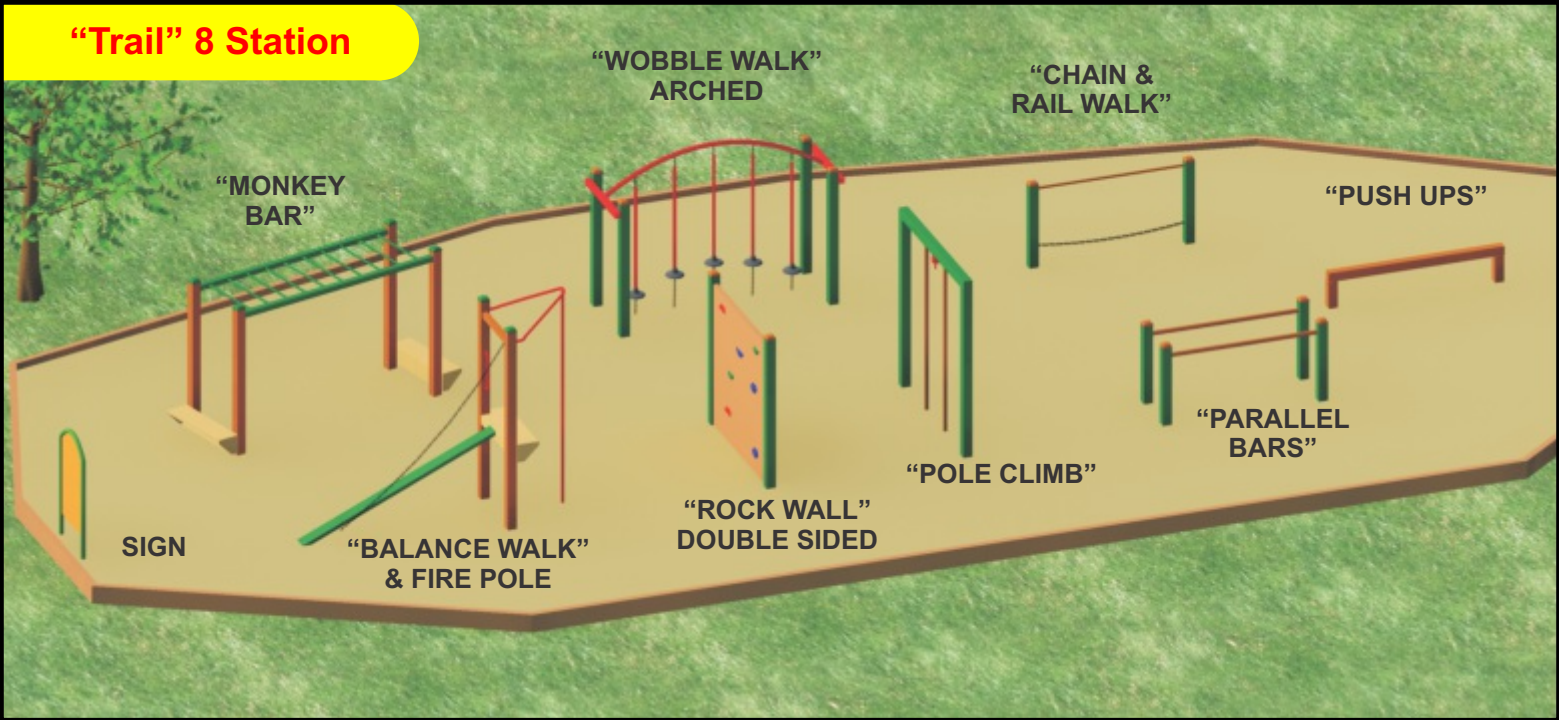

Sit up Frame Curved

FS9d

1.4m long

Stepping Pods & Guide rail

FS14h

<p>Sit Ups FS9</p>  <p>300 & 500mm high 1800mm OA</p>	<p>Push Ups FS3a</p>  <p>2.4m long x 500mm high</p>	<p>Push Ups FS3b</p>  <p>2.4m Long</p>
<p>Step Ups FS14e</p>  <p>STEEL 200 & 350mm high 900mm OA</p>	<p>Stepping Pods FS14f</p>  <p>400mm OD Rubber tops</p>	<p>Clatter Bridge FS56g</p>  <p>2m long</p>
<p>The Hiker - Walk Machine FS60</p> 	<p>Push Ups Bench FS10</p>  <p>Perforated top</p> <p>ALL STEEL 2.4m long</p>	<p>Hip Twister FS14g</p>  <p>Rotating Disc</p>