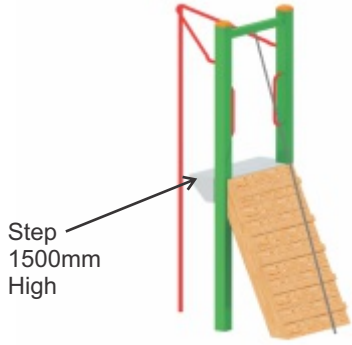

Jacobs Ladder & Fire Pole

Ramp Chain Climber & Fire Pole

FS39c

Step
1500mm
High

FS39d