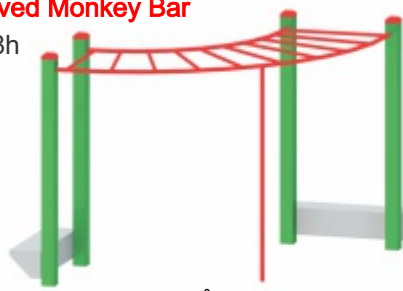

ALLPLAY

FUN - N - FITNESS STATIONS

Tarzan Trek

FS8i

2m long with Steps

Curved Monkey Bar

FS8h

90° 3.5m long with Steps

Monkey Bar

FS8a

3m long with Steps

Track Glide

FS44a

3m long with Hand Grip & Foot

Trolley Trail

FS44b