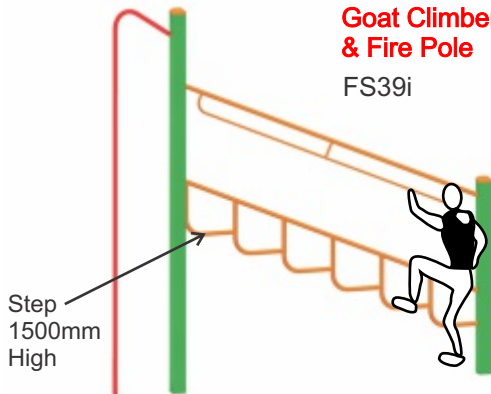

Inclined Balance Walk & Fire Pole

FS39h

Hand
Chain

**Mountain
Goat Climber
& Fire Pole**

FS39i

Step
1500mm
High

Hip Swivel Walk

FS57