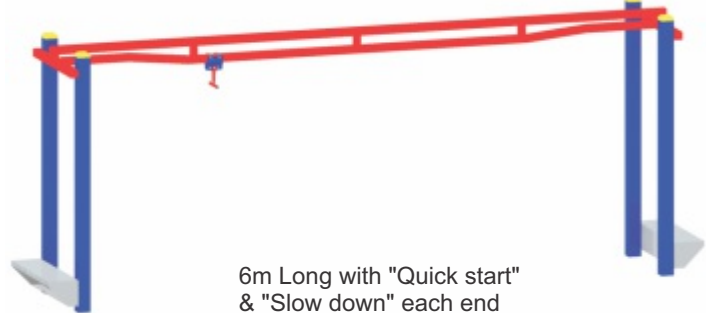

Monkey Bar

FS8a

3m long with Steps

Track Glide

FS44a

3m long with Hand Grip & Foot

Trolley Trail

FS44b