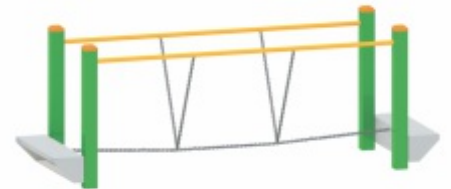

3m long

Burmese Bridge

Fs53

3m long with Steps

Fixed Balance Walk

FS45a

3m long

Over & Under