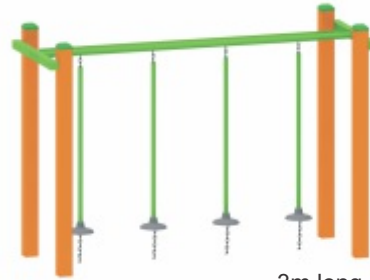

6m Long with "Quick start" & "Slow down" each end

Ring Bridge

FS8g

3m long with Steps

Wobble Walk

FS55e

3m long

Arched Wobble Walk

FS55d

3m long

Rock Wall double sided

FS35c

1m wide x 2m high

Rock Wall double sided

FS35d

2m wide x 2m high