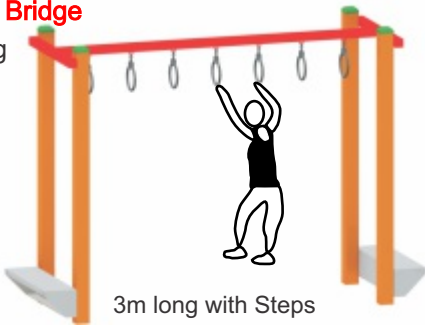

Ring Bridge

FS8g