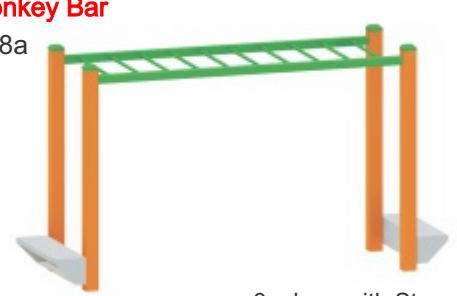

ALLPLAY

FUN - N - FITNESS STATIONS

Tarzan Trek

FS8i

2m long with Steps

Curved Monkey Bar

FS8h

90° 3.5m long with Steps

Monkey Bar

FS8a

3m long with Steps

Track Glide

FS44a

3m long with Hand Grip & Foot

Trolley Trail

FS44b