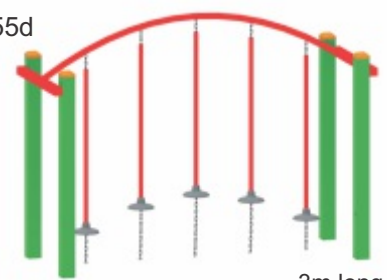

6m Long with "Quick start" & "Slow down" each end

Ring Bridge

FS8g

3m long with Steps

Wobble Walk

FS55e

3m long

Arched Wobble Walk

FS55d

3m long

Rock Wall double sided

FS35c

1m wide x 2m high

Rock Wall double sided

FS35d

2m wide x 2m high